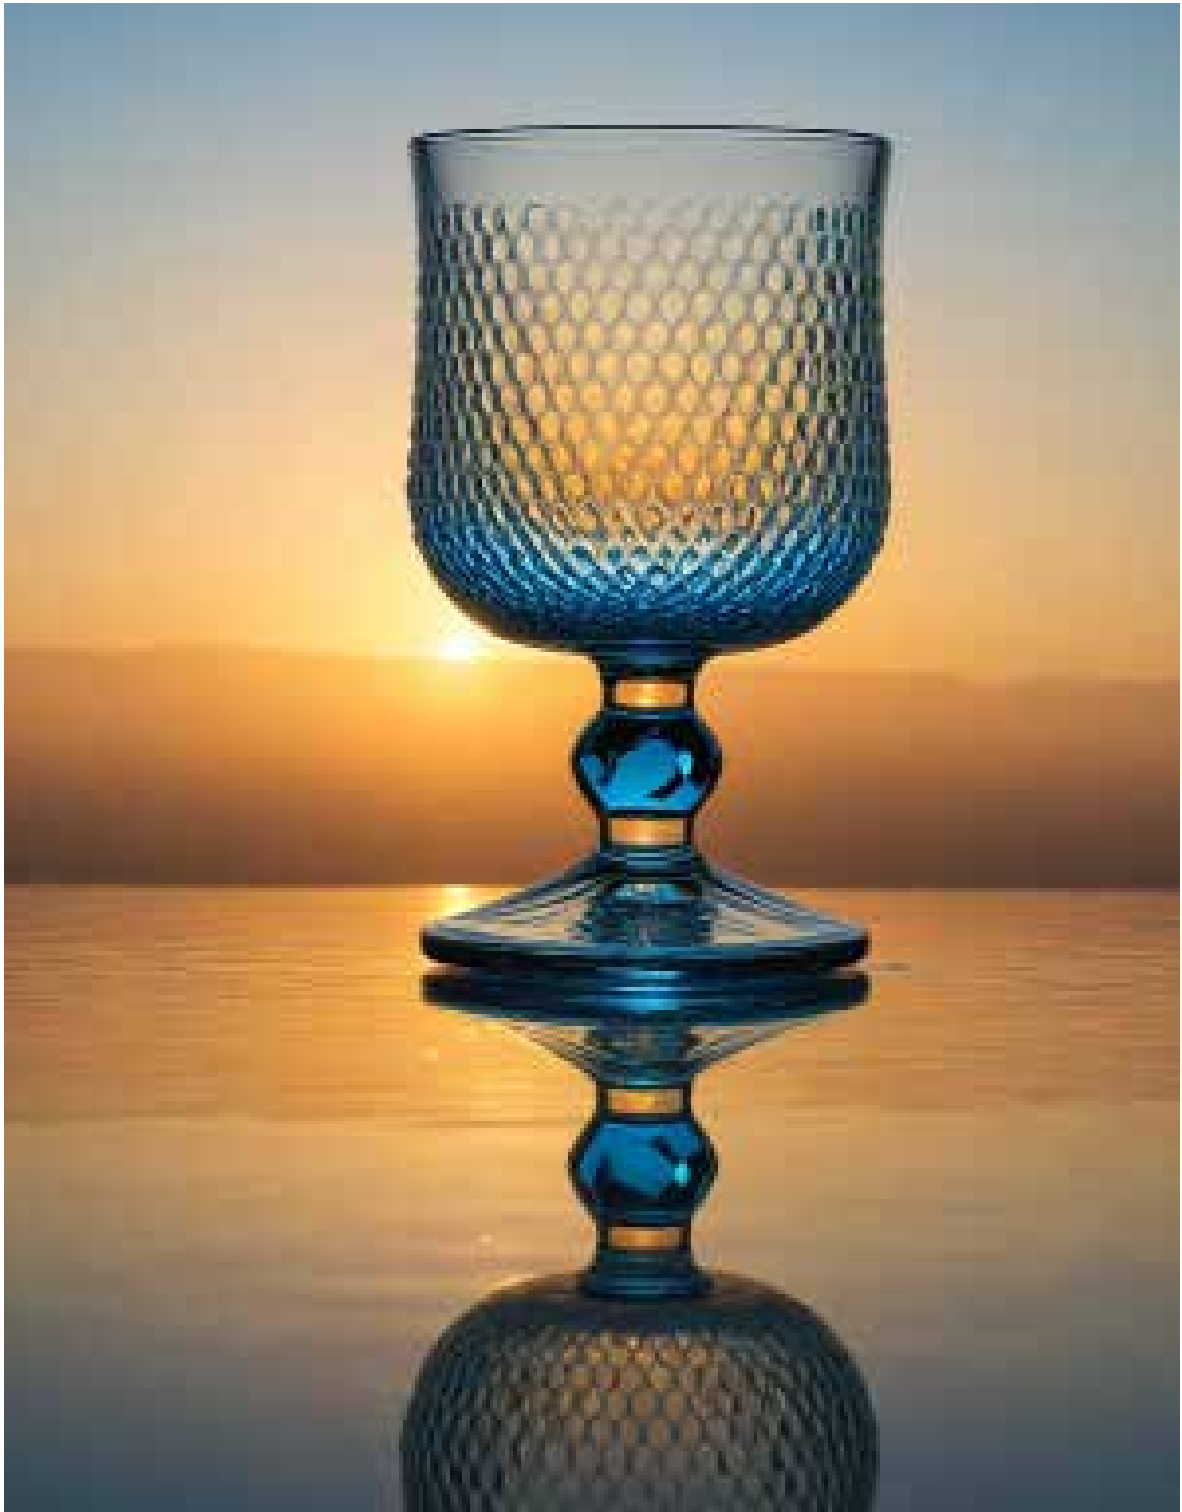

# ROSE

STEAMWARE

ROSE  
DIAMOND

h: 120 mm  
t: 70 mm  
b: 65 mm  
V: 190 ml

1

ROSE  
SPIKES

h: 120 mm  
t: 70 mm  
b: 65 mm  
V: 190 ml

2